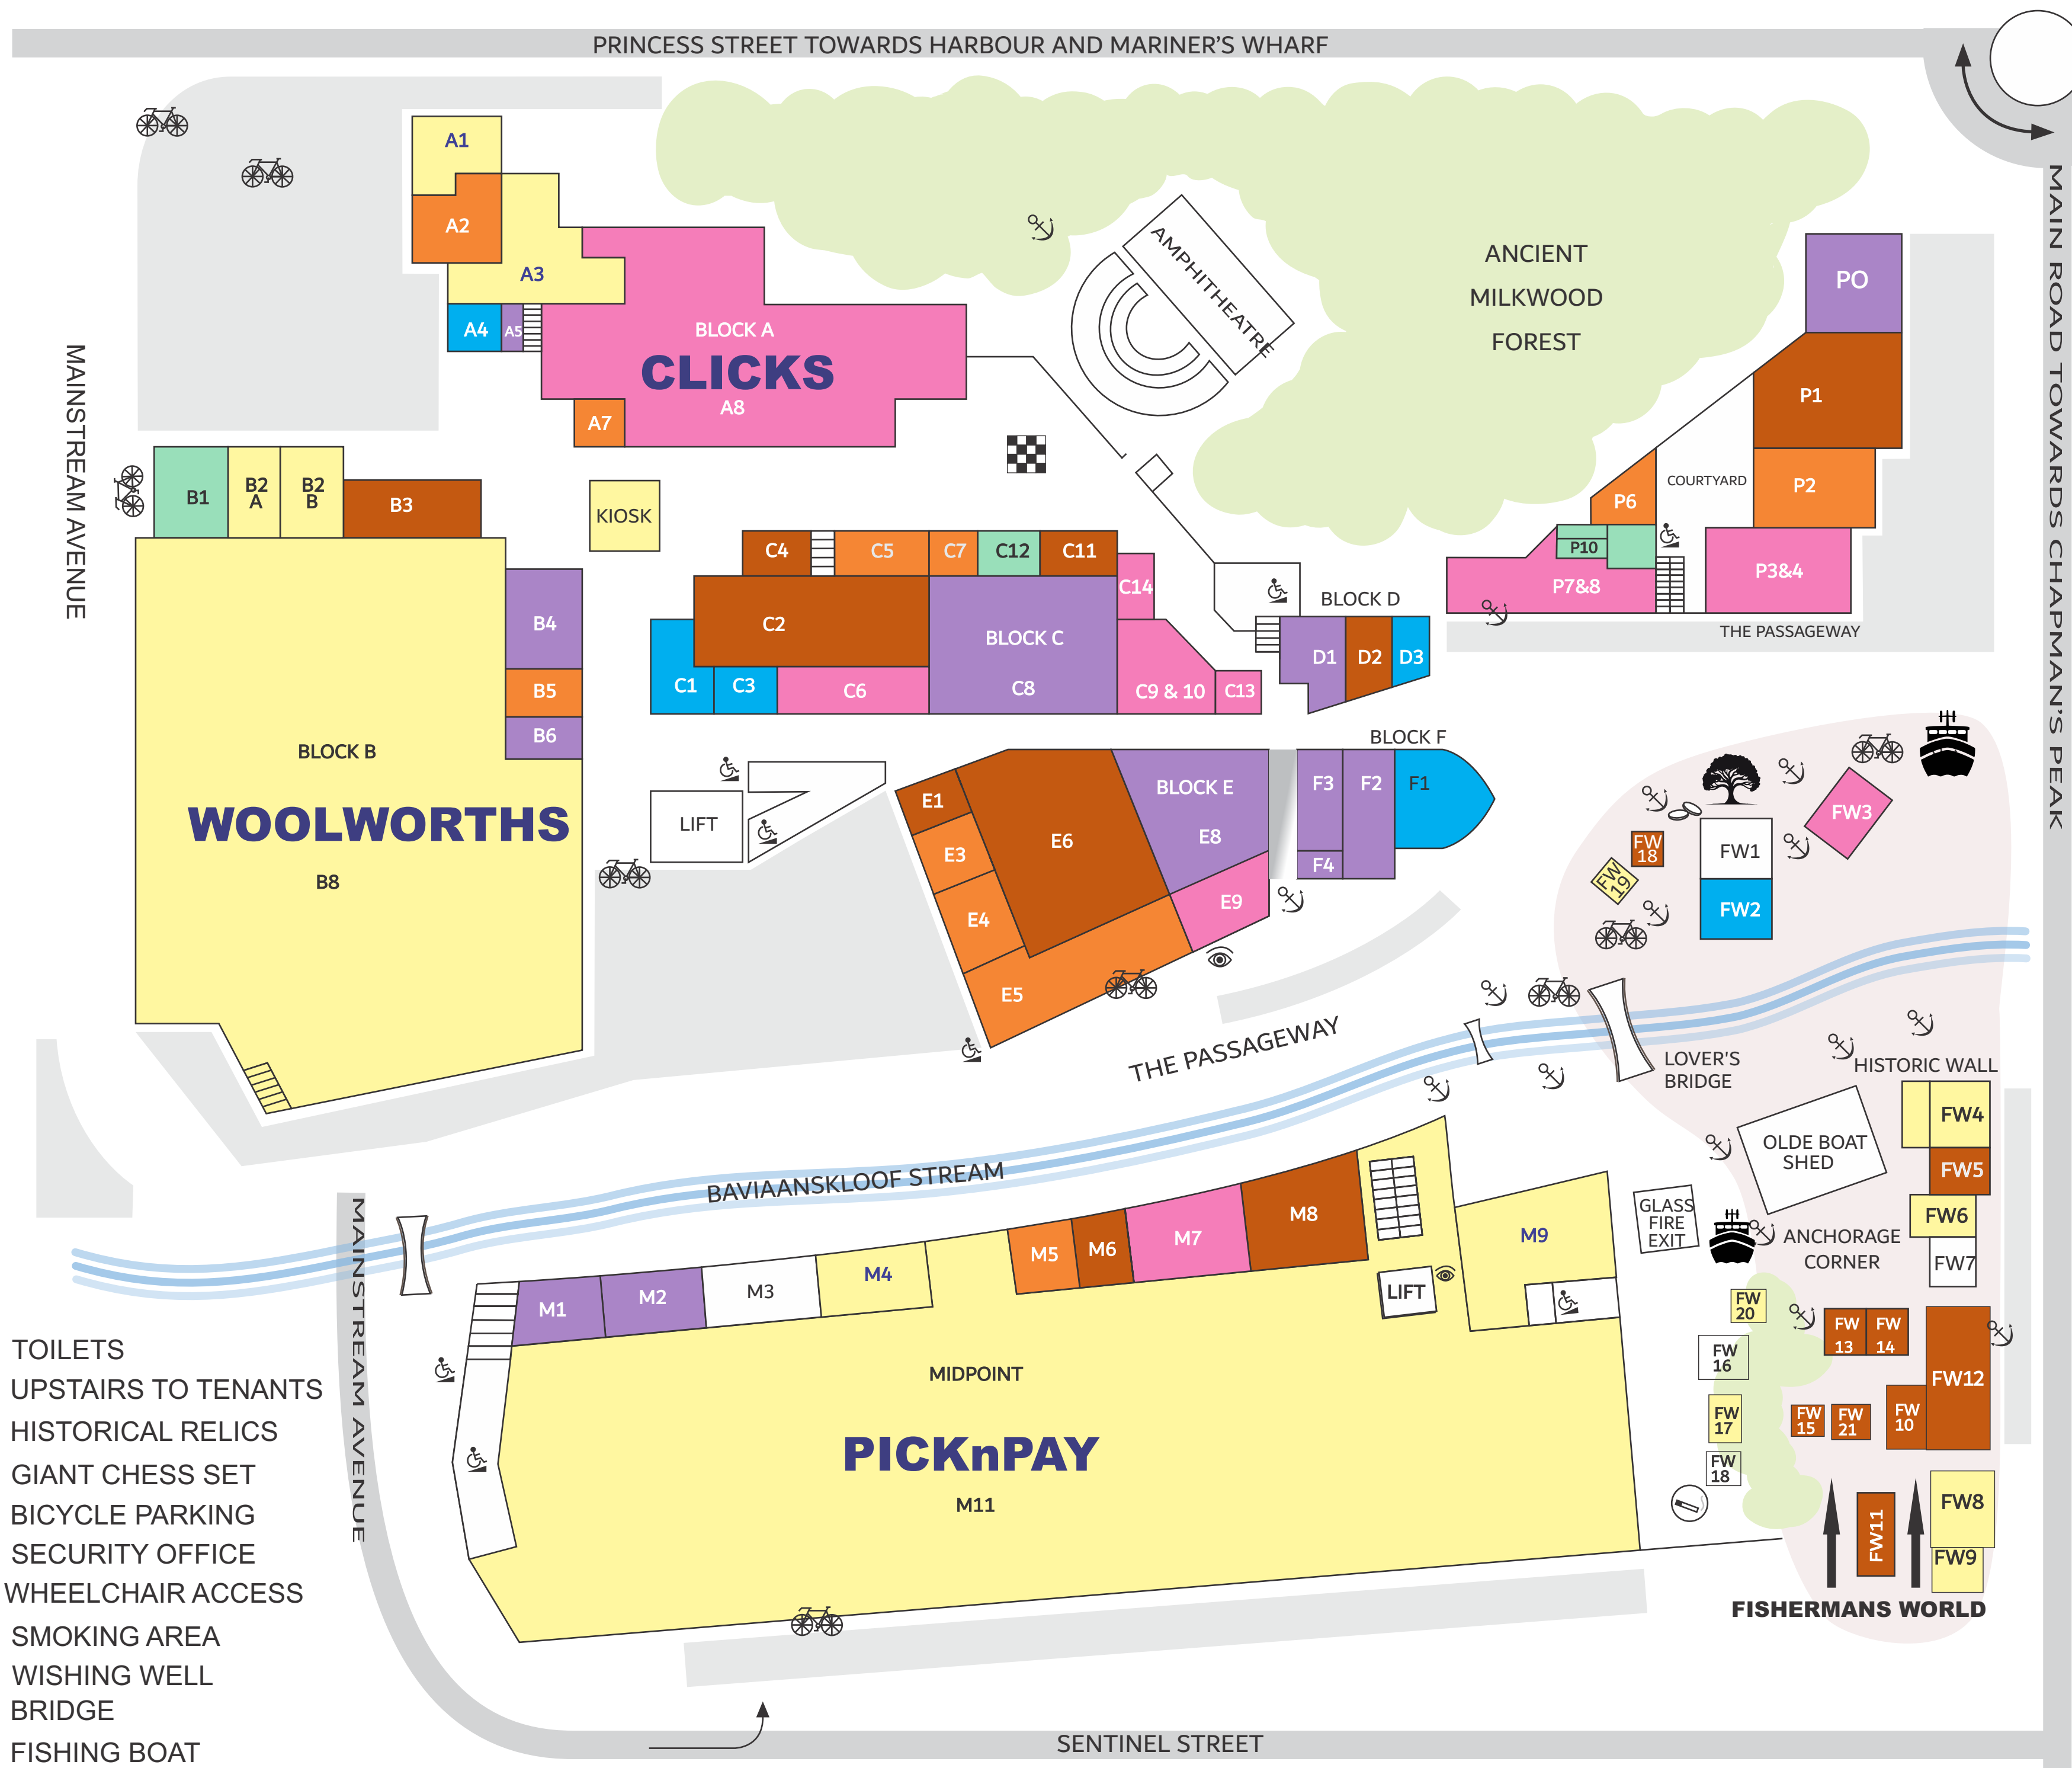

MAINSTREAM

HOUT BAY & VILLAGE MALLS

corner Main Road & Princess Street,
Hout Bay, Cape
Phone 021 790 2345
www.mainstreammall.co.za

- BANKING, POSTAL & MOBILES
- ESTATE AGENTS & REALTORS
- LEISURE
- HEALTH & BEAUTY
- CLOTHING, JEWELLERY & ACCESSORIES
- HOME & DÉCOR & LIFESTYLE
- FOOD, BEVERAGE & RESTAURANTS

10/25
NOT TO SCALE E.+O.E.

BANKING, POSTAL & MOBILES

A5	STANDARD BANK ATM	D1	STANDARD BANK & ATM	M1	POSTNET
B4	VODACOM	E8	NEDBANK & ATM	PO	HOUT BAY POST OFFICE
B6	MTN	F2	FNB & ATM	M3	CELL CITY
C8	ABSA & ATM	F4	KWICK FINANCE (DABING)		

LEISURE

A2	VETSHOP	E3	ABSOLUTE PETS	M5	PHOTO CABIN
A7	A&S COMPUTERS	B5	STAR DOT TOYS	A8	CLICKS
C5	WORDSWORTH BOOKS	P2	PYT YACHT TRAINING	FW18	SCALLYWAGS

HEALTH & BEAUTY

A8	CLICKS & CHEMIST	C14	MARTINS BARBER	FW3	TANYA SEEBER OPTOMETRISTS
C6	MAINSTREAM HAIR	E9	WAXIT		
C9	SORBET	P3	WHEELERS PHARMACY		
M7	AURA HAIR	P3	WHEELERS HEALTH SHOP		

CLOTHING, JEWELLERY & ACCESSORIES

B3	BRAND COLLECTIVE	E6	PICKnPAY CLOTHING	FW11	THE COLLECTIVE
C2	MR PRICE	P1	TAILOR CAPE TOWN	FW14	NOMAD JEWELERS
C4	EASY TYGER	FW5	SPIRIT JEWELRY	M6	TUX TAILOR
C11	ICE JEWELLERS	FW10	ZEN ENZO	FW7	ROCKCHIC
D2	MINKI & CO	FW13	DABLENGS BEADS		
E1	16 RAILS	B8	WOOLWORTHS		

HOME & DÉCOR & LIFESTYLE

A4	BARKSOLE	D3	DARG	F1	VELVETEEN
C1	NAP LIVING	FW2	HOUT BAY TRADING STORE	B8	WOOLWORTHS

FOOD, BEVERAGE & RESTAURANTS

A1	ALLEGRIA	FW4	WOODCUTTERS	KIOSK	BILTONG CRAFT
A3	PICARDI CELLARS	FW6	YESCA'S	M11	PICKnPAY
B2	ORGANIC ROUTE	FW8	VELDT	E3	MARCEL'S YOGHURT
B8	WOOLWORTHS	FW9	ICE DREAM	FW13	SHADY SPOT
FW2	HOUT BAY COFFEE	FW13	THE COLLECTIVE		

ESTATE AGENTS & REALTORS

B1	SEEFF	C12	GREEFF	P10	CAPE COAST PROPERTIES

PAM ARLENE PLACE (OFF THIS MAP)

PA1&2	ORIGINAL TEABAGS	PA3	THE JOYFUL PLATE		EXTENSIONS PENDING
PA4	CPT LAUNDRY	PA5	REMAX LIVING